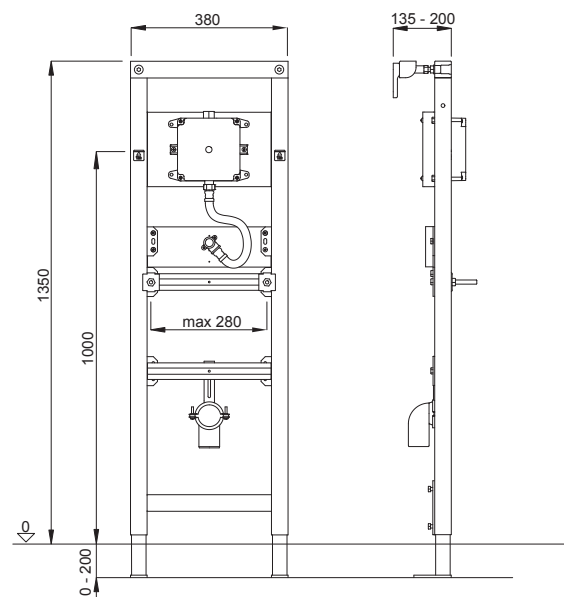

PROPERTIES

Supporting, blue powder coated urinal element, square profile 40 x 40 mm

Pre-mounted fixing elements and flexible support legs (0-200 mm)

Height-adjustable bracket for flushing plate mounting

Height-adjustable bracket with water connection

Height-adjustable bracket for urinal mounting

Height-adjustable and rotating Ø 50 mm drain elbow

PRODUCT CONTAINS

Rough installation set for Halite sensor system (ID No. 201498)

M8 threaded rod (280 mm distance)

Metal tube Ø 20/20 mm with a Ø 20 mm connecting elbow

All parts required for installation and mounting are supplied with the product

Without a concealed trap

PACKING

Pallet: 16 Pcs

FLUSHING PLATES

IR FLUSHING PLATE FOR URINAL, 230 V